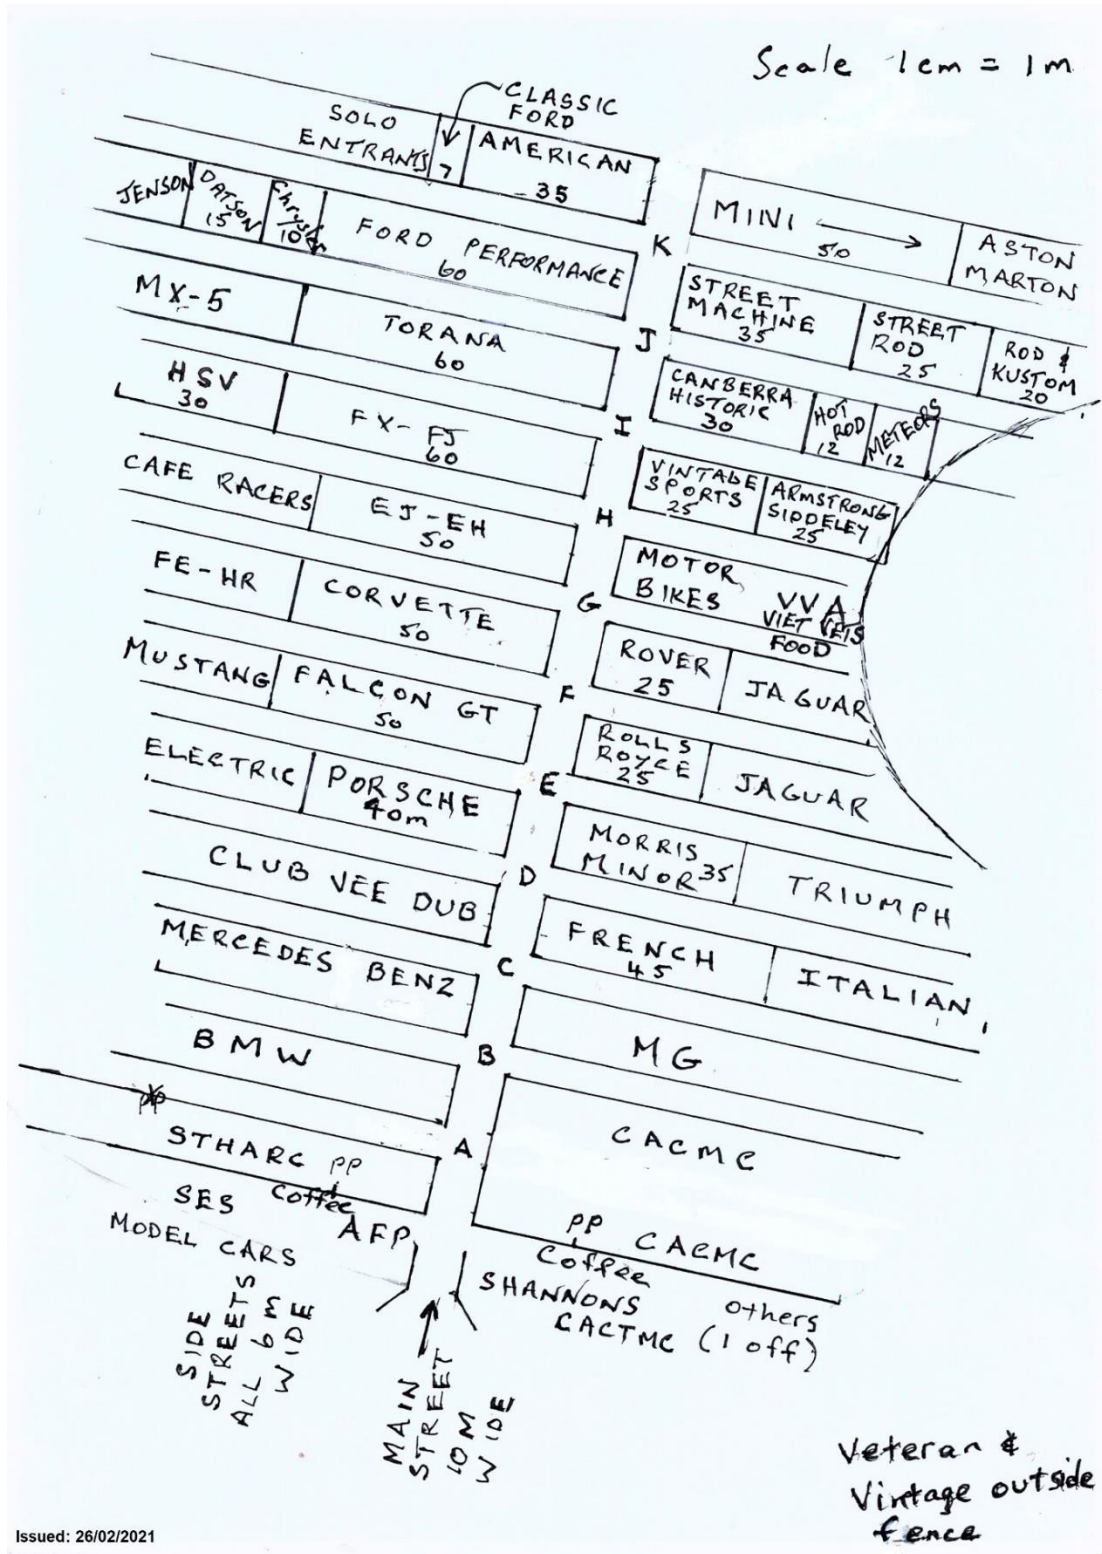

Queanbeyan Showgrounds

Access to the Shannons Wheels event is via Glebe Avenue which runs along the southern perimeter of the Queanbeyan Showgrounds.

See it here on Google maps: [Queanbeyan Showground - Google Maps](#)

On entry to the showgrounds you will be directed by the marshals to the relevant gate and the area where your club is located. Please have your **CoViD Sign-in** form ready!

The basic layout of the show grounds is as depicted below ... Glebe Avenue is at the bottom of the map running roughly east-west. (North is to the top of the page)

Over the page is the detailed sketch showing locations of Clubs and Marques within the Showgrounds Arena – i.e the rows marked A, B, C, above.

Council of ACT Motor Clubs

Club & Marque location map within the Showgrounds Arena

Issued: 26/02/2021

Note: This map has EAST at the top and WEST at the bottom – NORTH is on the left side!

Council of ACT Motor Clubs

The **Shannons Wheels CoViD Sign-In** sheet is shown below.

Everyone attending **Shannons Wheels** will be required to sign-in on entry to the Showgrounds.