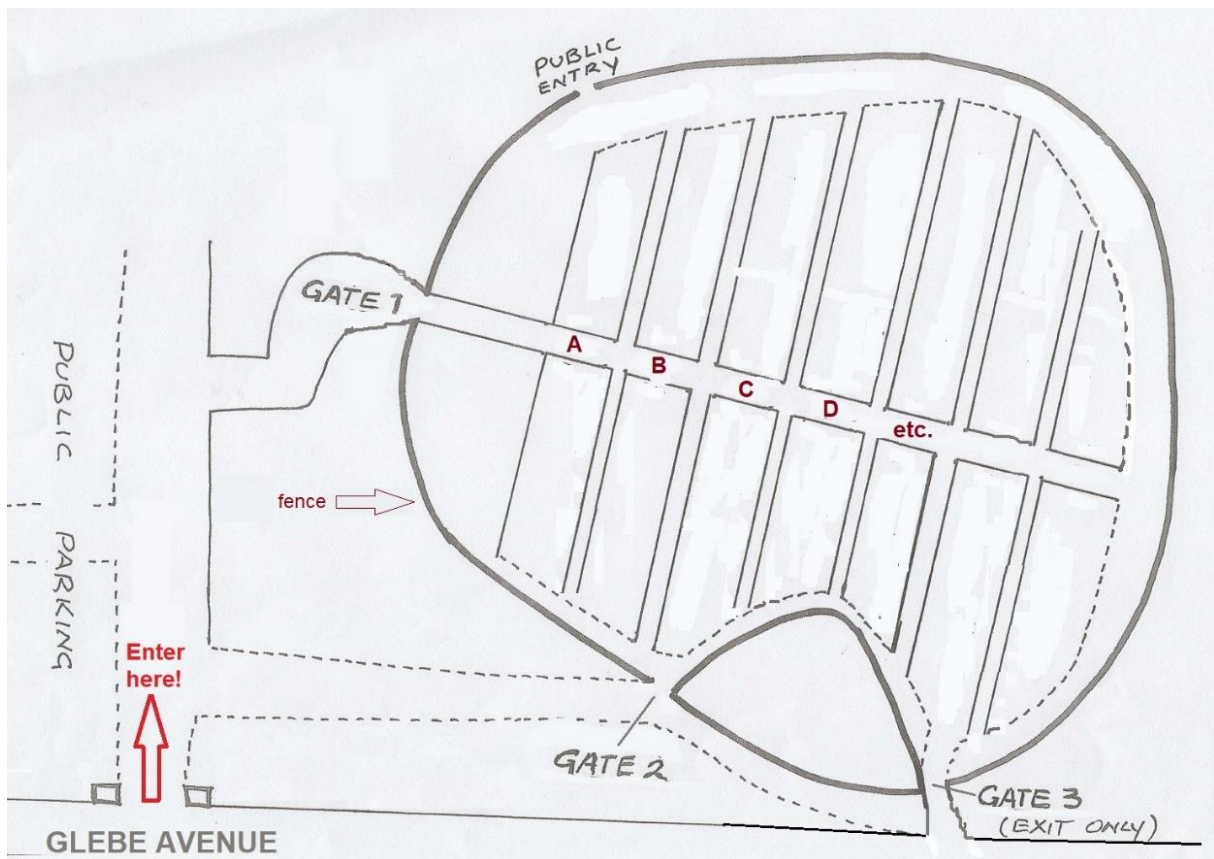

Queanbeyan Showgrounds

Access to the Shannons Wheels event is via Glebe Avenue which runs along the southern perimeter of the Queanbeyan Showgrounds.

See it here on Google maps: [Queanbeyan Showground - Google Maps](#)

On entry to the showgrounds you will be directed by the marshals to the relevant gate and the area where your club is located. Please have your **CoViD Sign-in** form ready!

The basic layout of the show grounds is as depicted below ... Glebe Avenue is at the bottom of the map running roughly east-west. (North is to the top of the page)

Over the page is the detailed sketch showing locations of Clubs and Marques within the Showgrounds Arena – i.e the rows marked A, B, C, above.

Council of ACT Motor Clubs

Club & Marque location map within the Showgrounds Arena